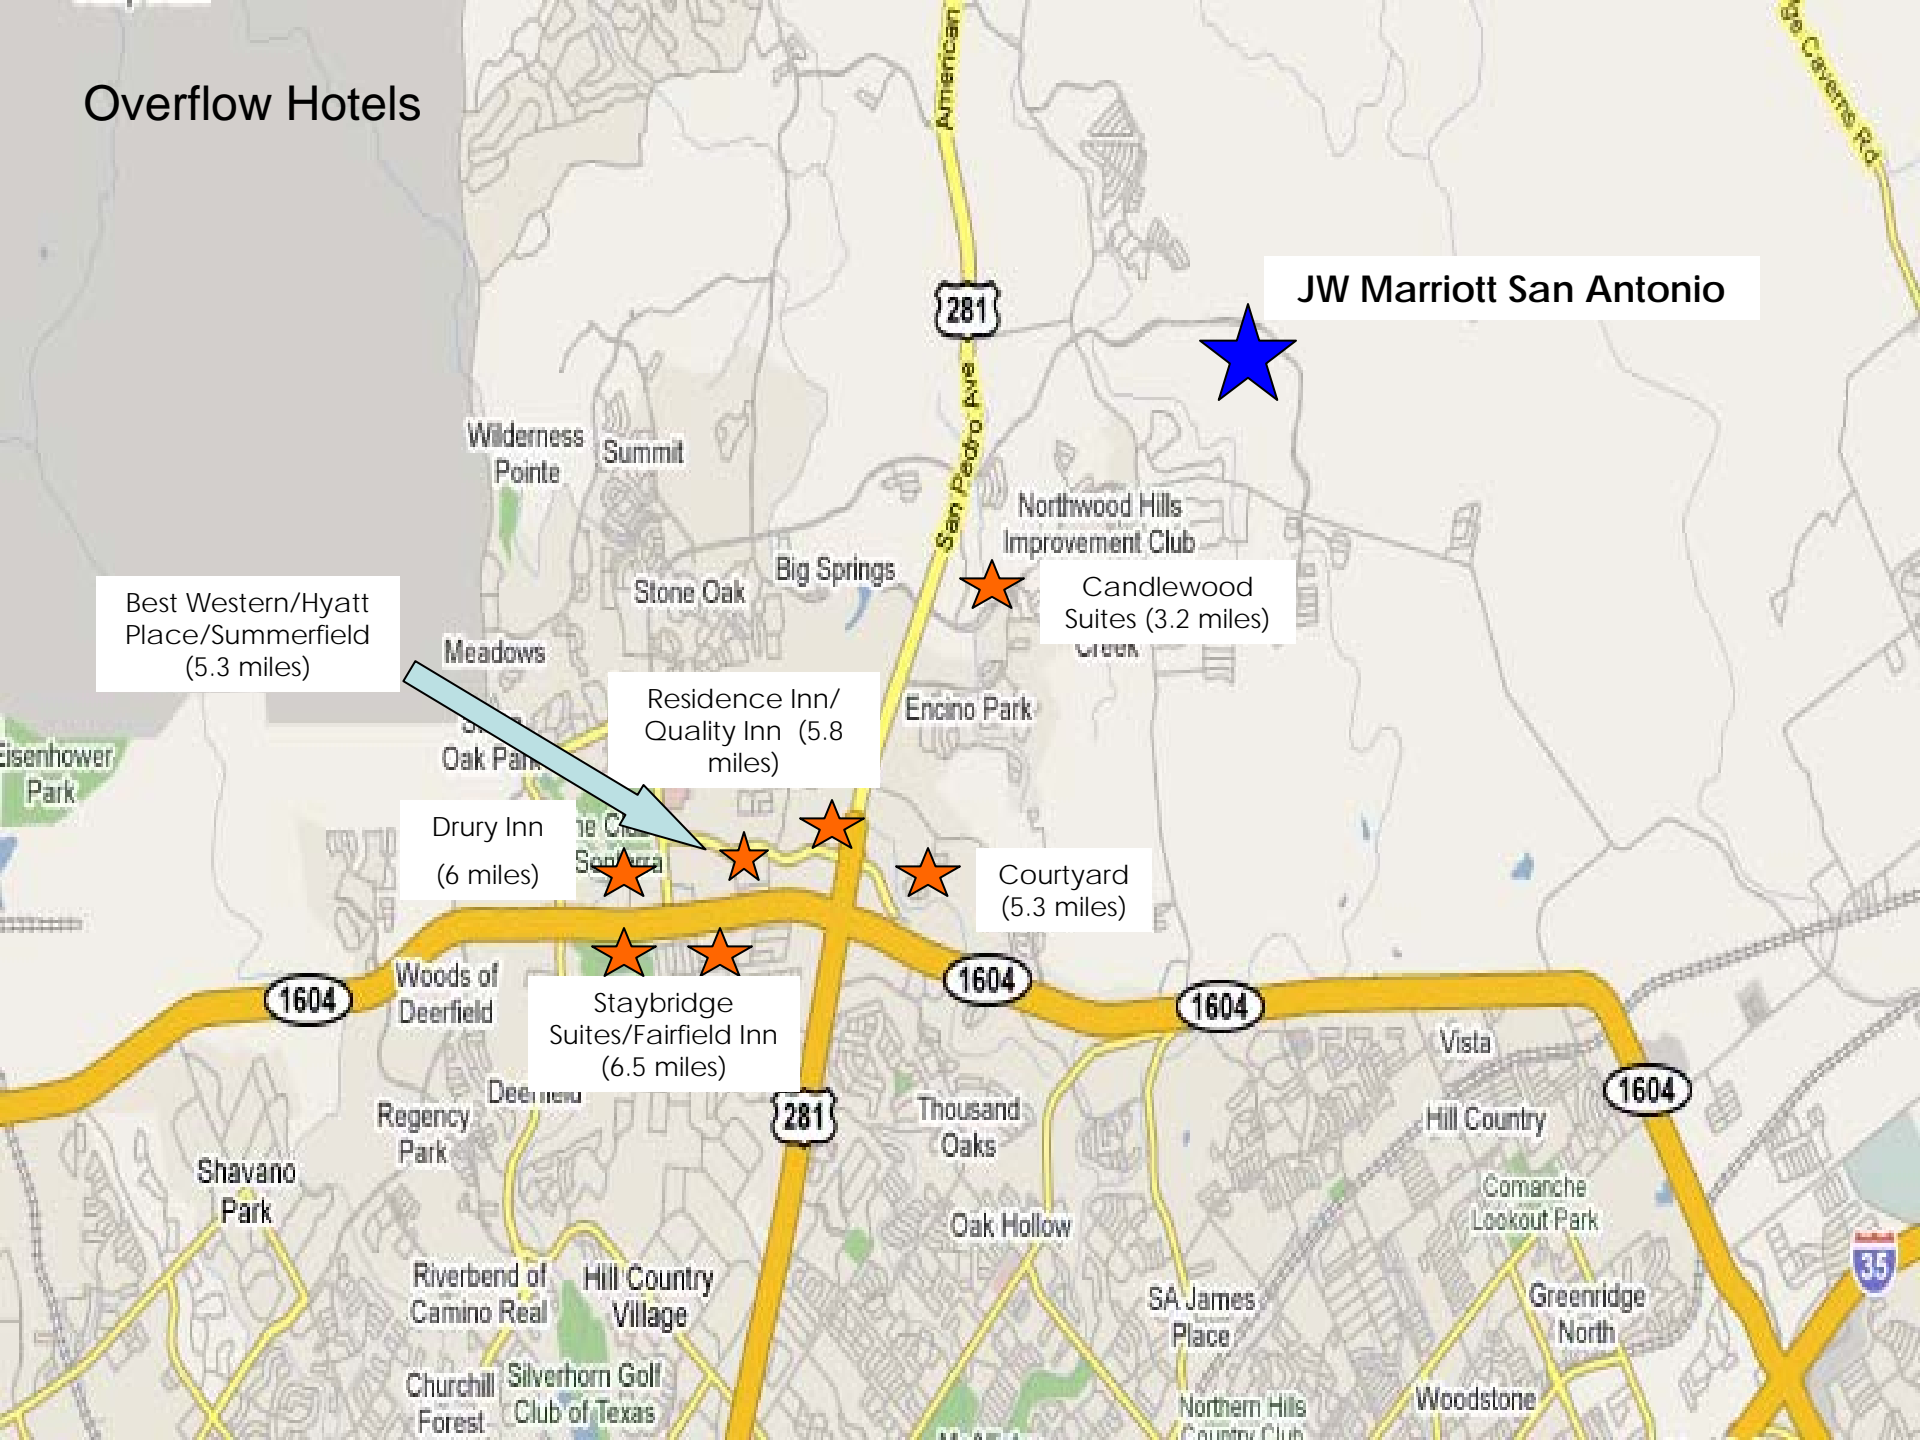

Overflow Hotel Options

1. Candlewood Suites 21103 Encino Commons San Antonio, TX 78259 (210) 545-2477	113 Rooms	4.5 miles
2. Hyatt Place 1610 E Sonterra Blvd San Antonio, TX 78258 (210) 545-2810	126 Rooms	5.5 miles
3. Best Western Hill Country Suites 18555 Highway 281 North San Antonio, TX 78258 210-490-9191	77 Rooms	5.9 miles
4. Courtyard Stone Oak 1803 E Sonterra Blvd San Antonio, TX 78259 210-545-3100	103 Rooms	6.4 miles
5. Residence Inn Stone Oak 1115 North 1604 East San Antonio, Texas 78232 210-490-1333	88 Rooms	6.7 miles
6. La Quinta Inn & Suites 18502 Hardy Oak San Antonio, TX (210) 497-0506	85 Rooms	6.7 miles
7. Quality Inn & Suites 1505 Bexar Crossing San Antonio, TX 78232 210-545-5400	60 Rooms	6.7 miles
8. Hampton Inn 2127 Gold Canyon Drive San Antonio, TX 78232 (210) 404-1144	97 Rooms	6.8 miles
9. Drury Inn San Antonio North 801 N Loop 1604 East San Antonio, TX 78232 210-404-1600	119 Rooms	7.3 miles

Overflow Hotels

JW Marriott San Antonio

281

American San Pedro Ave

Go Caverns Rd

Wilderness Pointe

Summit

Northwood Hills Improvement Club

Stone Oak

Big Springs

Candlewood Suites (3.2 miles)

Best Western/Hyatt Place/Summerfield (5.3 miles)

Meadows

Residence Inn/Quality Inn (5.8 miles)

Encino Park

Eisenhower Park

Oak Park

Drury Inn (6 miles)

Seabra

Courtyard (5.3 miles)

1604

Woods of Deerfield

Staybridge Suites/Fairfield Inn (6.5 miles)

1604